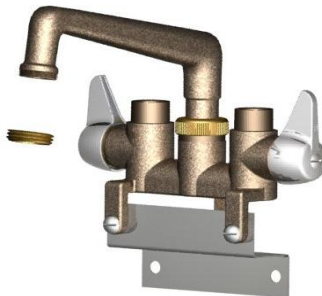

42

Rough Brass Laundry Faucets

Compression Style Valves, C-n-I Unions

Model	Description	Price
42	8" Tube Spout, W/Bracket Clamps	104.85
43	8" Tube Spout, W/Wall Bracket	103.80
43-S	8" Tube Spout, W/Stainless Steel Bracket	96.80
44	8" Tube Spout, W/Threaded Legs	96.70
46	8" Tube Spout, W/Bolt	82.10
342	6" Cast Spout, W/Bracket Clamps	119.85
343	6" Cast Spout, W/Wall Bracket	118.80
343-S	6" Cast Spout, W/Stainless Steel Bracket	111.80
344	6" Cast Spout, W/Threaded Legs	111.70
346	6" Cast Spout, W/Bolt	97.10

**Rough Brass Laundry Faucets
Compression Style Valves, Direct Sweat Connections**

46DS

Model	Description	Price
42DS	8" Tube Spout, W/Bracket Clamps	95.25
43DS	8" Tube Spout, W/Wall Bracket	94.20
43DS-S	8" Tube Spout, W/Stainless Steel Bracket	87.20
44DS	8" Tube Spout, W/Threaded Legs	83.10
46-DS	8" Tube Spout, W/Bolt	71.70
342DS	6" Cast Spout, W/Bracket Clamps	110.25
343DS	6" Cast Spout, W/Wall Bracket	109.20
343DS-S	6" Cast Spout, W/Stainless Steel Bracket	102.20
344DS	6" Cast Spout, W/Threaded Legs	98.10
346DS	6" Cast Spout, W/Bolt	87.50

544

**Rough Brass Laundry Faucets
Ceramic 1/4 Turn Valves, C-n-I Unions**

Model	Description	Price
542	8" Tube Spout, W/Bracket Clamps	126.85
543	8" Tube Spout, W/Wall Bracket	125.80
543-S	8" Tube Spout, W/Stainless Steel Bracket	118.80
544	8" Tube Spout, W/Threaded Legs	118.70
546	8" Tube Spout, W/Bolt	104.10
742	6" Cast Spout, W/Bracket Clamps	141.85
743	6" Cast Spout, W/Wall Bracket	140.80
743-S	6" Cast Spout, W/Stainless Steel Bracket	133.80
744	6" Cast Spout, W/Threaded Legs	133.70
746	6" Cast Spout, W/Bolt	119.10