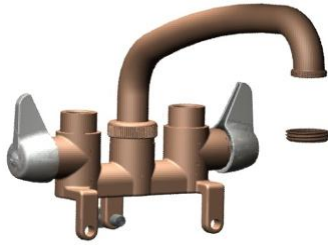

Shower Tile Stops

Model	Description	Price
233	1/2" Sweat Tile Stop Assembly	43.20
234	3/4" Sweat Tile Stop Assembly	43.20

432

Single Lever Tub & Shower Faucets With Built In Integral Stops

Model	Description	Price
430	Single-Lever Tub/Shower (Blade Handle)	171.25
430-S	Single-Lever Shower Only (Blade Handle)	162.10
430-T	Single-Lever Tub Only (Blade Handle)	147.05
430-X	Single-Lever Tub/Shower Less Trim (Blade)	142.10
432	Single-Lever Tub/Shower (Loop Handle)	171.25
432-S	Single-Lever Shower Only (Loop Handle)	162.10
432-T	Single-Lever Tub Only (Loop Handle)	147.05
432X	Single-Lever Tub/Shower Less Trim (Loop Handle)	147.05

42

Rough Brass Laundry Faucets

Compression Style Valves, C-n-I Unions

Model	Description	Price
42	8" Tube Spout, W/Bracket Clamps	104.85
43	8" Tube Spout, W/Wall Bracket	103.80
43-S	8" Tube Spout, W/Stainless Steel Bracket	96.80
44	8" Tube Spout, W/Threaded Legs	96.70
46	8" Tube Spout, W/Bolt	82.10
342	6" Cast Spout, W/Bracket Clamps	119.85
343	6" Cast Spout, W/Wall Bracket	118.80
343-S	6" Cast Spout, W/Stainless Steel Bracket	111.80
344	6" Cast Spout, W/Threaded Legs	111.70
346	6" Cast Spout, W/Bolt	97.10

**Rough Brass Laundry Faucets
Compression Style Valves, Direct Sweat Connections**

46DS

Model	Description	Price
42DS	8" Tube Spout, W/Bracket Clamps	95.25
43DS	8" Tube Spout, W/Wall Bracket	94.20
43DS-S	8" Tube Spout, W/Stainless Steel Bracket	87.20
44DS	8" Tube Spout, W/Threaded Legs	83.10
46-DS	8" Tube Spout, W/Bolt	71.70
342DS	6" Cast Spout, W/Bracket Clamps	110.25
343DS	6" Cast Spout, W/Wall Bracket	109.20
343DS-S	6" Cast Spout, W/Stainless Steel Bracket	102.20
344DS	6" Cast Spout, W/Threaded Legs	98.10
346DS	6" Cast Spout, W/Bolt	87.50