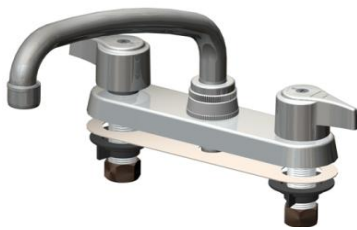

8" Ledge Type Kitchen Faucet - Shell Style Ceramic 1/4 Turn Style Valves

Model	Description	Price
583	Acrylic Handles, 8" Tube Spout, With Spray	181.55
583C	Acrylic Handles, 8" Cast Spout, With Spray	208.55
583D	Acrylic Handles, Designer Spout, With Spray	198.85
583H	Acrylic Handles, Hi-Rise Spout, With Spray	219.55
586	Wrist Handles, 8" Tube Spout, With Spray	189.55
586C	Wrist Handles, 8" Cast Spout, With Spray	216.55
586D	Wrist Handles, Designer Spout, With Spray	206.85
586H	Wrist Handles, Hi-Rise Spout, With Spray	227.55
589	Wrist Handles, 8" Tube Spout, Less Spray	165.15
589C	Wrist Handles, 8" Cast Spout, Less Spray	192.15
589D	Wrist Handles, Designer Spout, Less Spray	182.45
589F	Wrist Handles, 14" Tube Spout, Less Spray	173.20
589G	Wrist Handles, Small, Swivel Goosneck, L/Spray	167.35
589H	Wrist Handles, Hi-Rise Spout, Less Spray	203.15
589S	Wrist Handles, 6" Tube Spout, Less Spray	164.45
589T	Wrist Handles, 12" Tube Spout, Less Spray	171.15

6" Ledge Type Kitchen Faucet - Cast Body Compression Style Valves

360